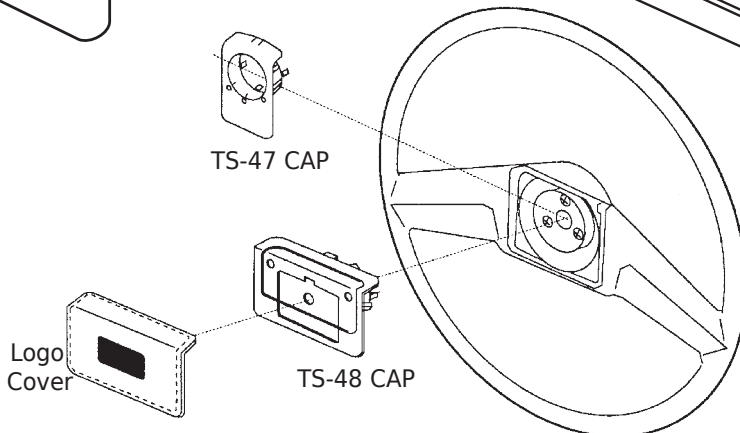

TS-48

With Standard Wheel

NOTE: The vinyl cover for the above part is available with the Chevrolet logo only under our part number TS-48c.

TURN SIGNAL - DIMMER SWITCH

FORD • LINCOLN • MERCURY

The line drawings below depict the spade placement for the four different combination switches.