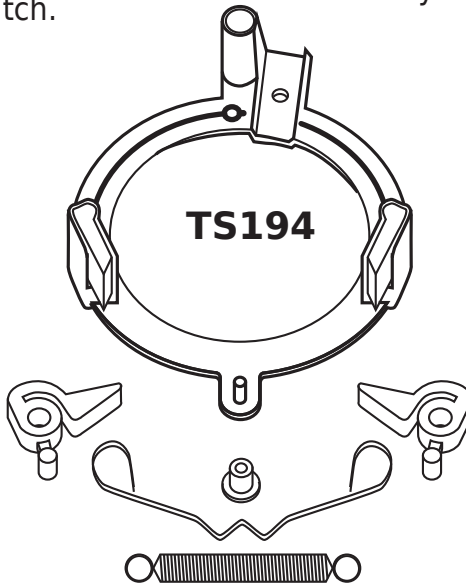

TURN SIGNAL CANCELLING CAMS

Returns turn signals to neutral position as you straighten the steering wheel.

TS-27 GENERAL MOTORS

1994-76 w/o tilt wheel