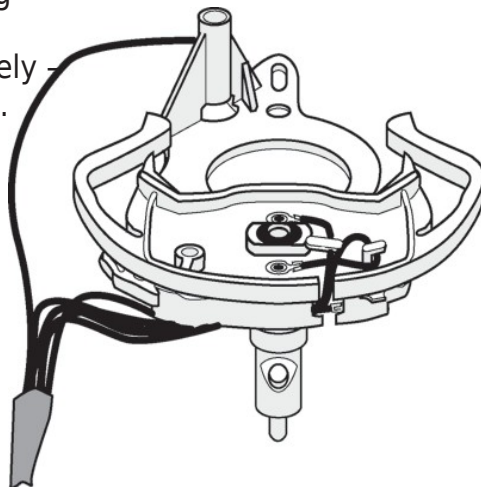

FORD PICK-UP 1967-1972

TS41F

- Removeable spring loaded horn brush (available separately - see picture below).
- Seven wires