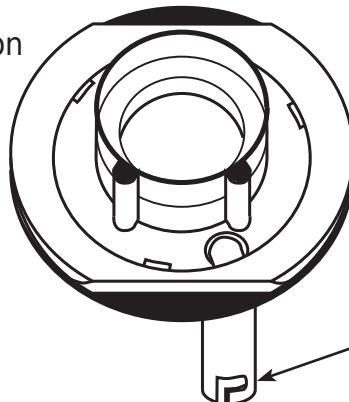

1995-74 w/tilt wheel

Horn contact holder

TS28HB

TS30HB

HORN INDEX

AMC • FORD • LINCOLN • MERCURY

TS-40

1977-65 Bronco