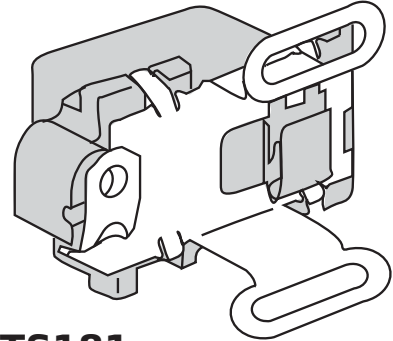

TS181

Pyramid switch: Mounts on column.