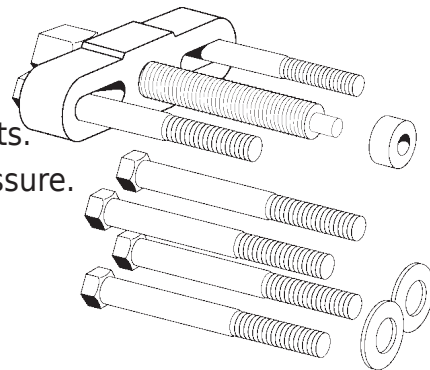

TOOLS

TSP-1 STEERING WHEEL PULLER

- Fits vehicles with 4" hubs.
- Complete with standard and machine threaded bolts.
- Torque is applied to center of shaft for uniform pressure.
- All heavy duty components.