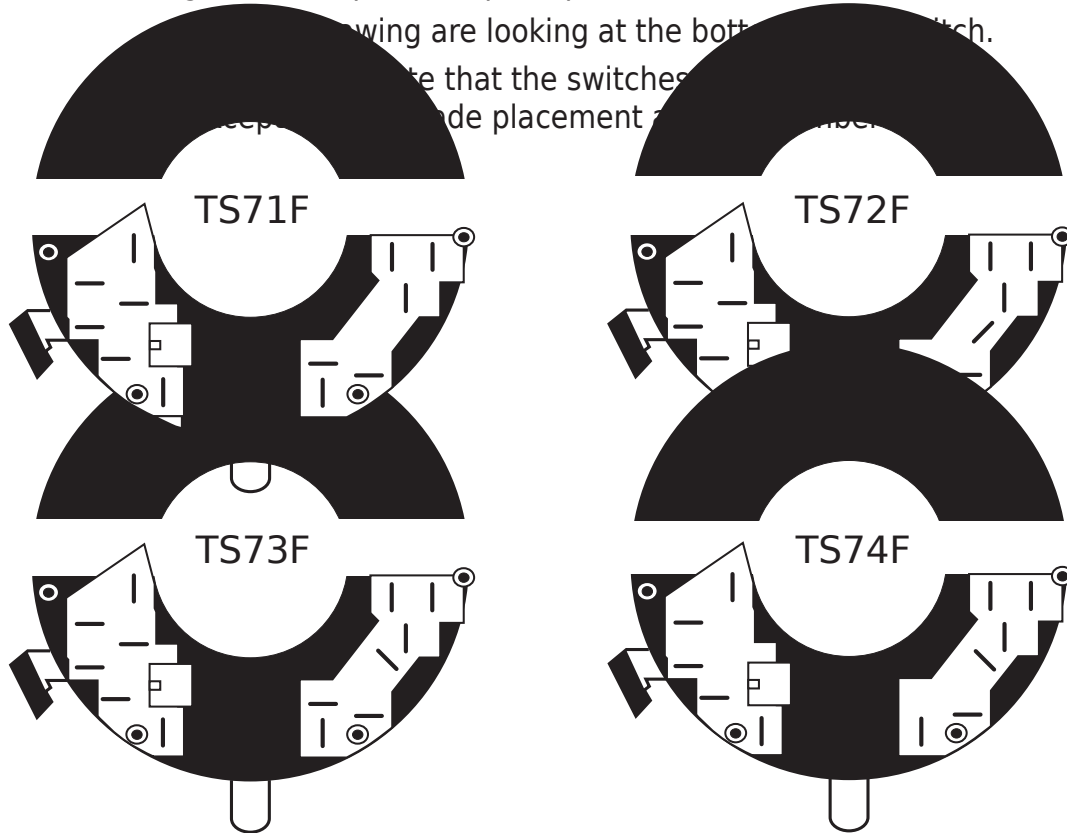

TS-48

With Standard Wheel

NOTE: The vinyl cover for the above part is available with the Chevrolet logo only under our part number TS-48c.

TURN SIGNAL - DIMMER SWITCH

FORD • LINCOLN • MERCURY

The line drawings below depict the spade placement for the four different combination switches.