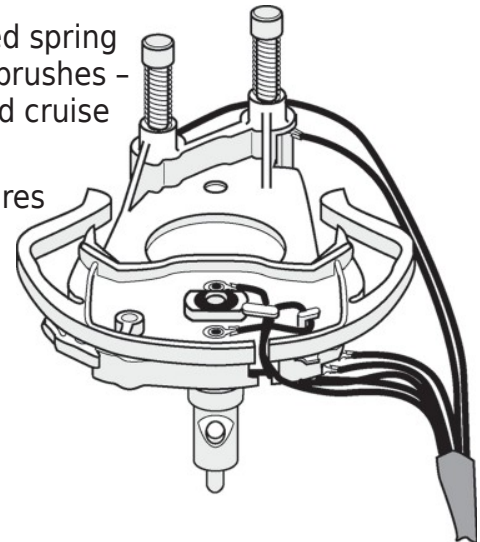

TS42F

- Two fixed spring loaded brushes - horn and cruise control.
- Eight wires