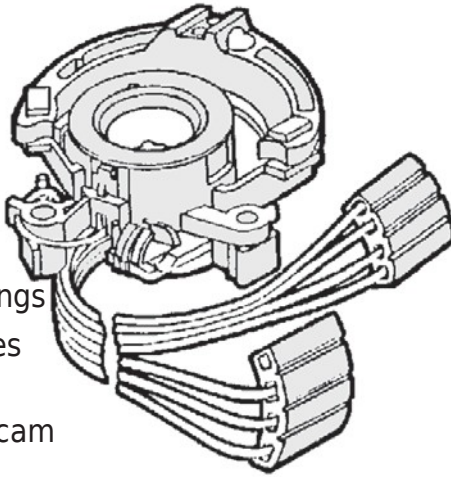

TS202

- Bearing included
- Brass ring over bearings
- Seven wires
- Stamped GUIDE on cam