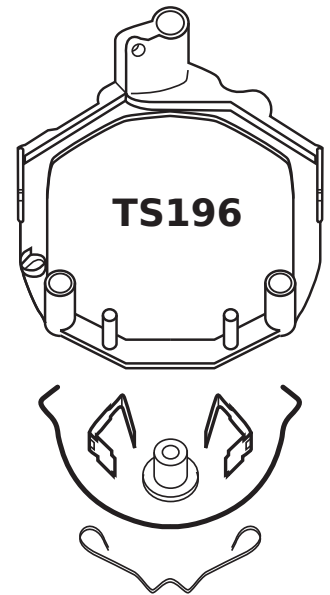

TURN SIGNAL CANCELLING CAMS

Returns turn signals to neutral position as you straighten the steering wheel.

TS-27 GENERAL MOTORS

1994-76 w/o tilt wheel