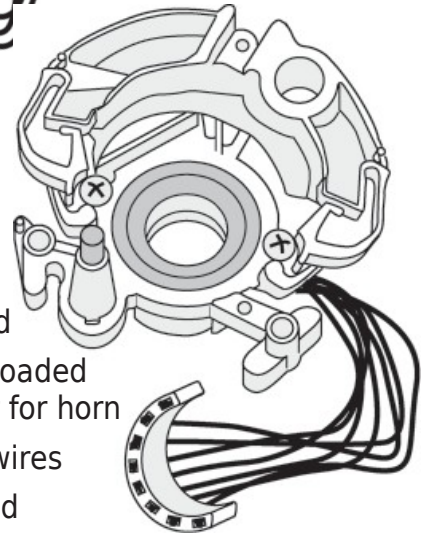

TS203

- Bearing included
- Spring loaded plunger for horn
- Seven wires
- Stamped GUIDE on cam