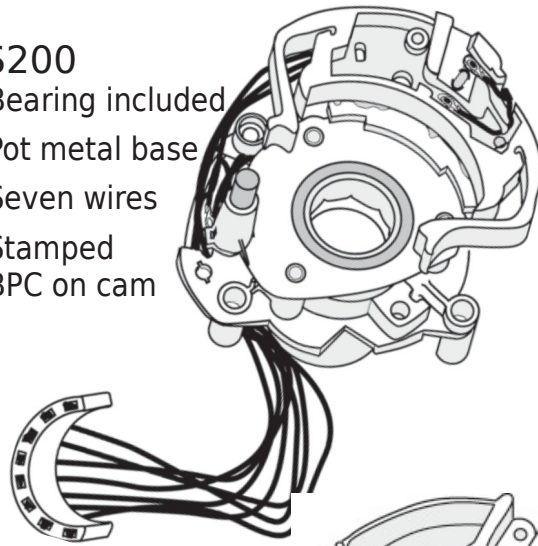

TS200

- Bearing included
- Pot metal base
- Seven wires
- Stamped BPC on cam