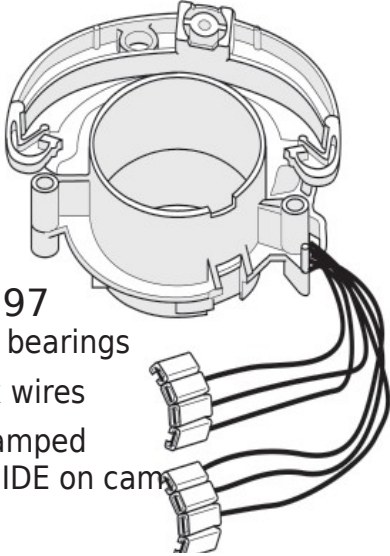

GENERAL MOTORS 1963-1966